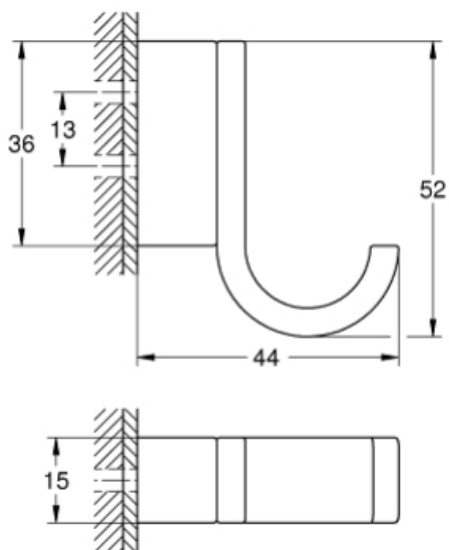

Brand

GROHE

Product Name

41039DA0

Description

- Selection single robe hook
- GROHE Long-Life finish

Colour / Material

Warm Sunset / Metal

Specifications

Length : 52 mm
Width from wall : 44 mm