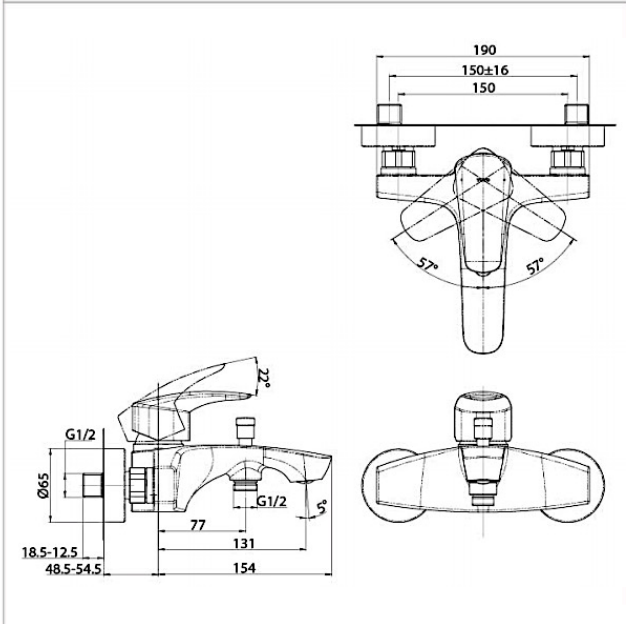

✔✔ Very Good

Brand

TOTO

Product Name

TBG09302S

Description

- GM series exposed single lever bath & shower mixer

Colour / Material

Brass Chrome

Specifications

Water pressure : 0.05 MPa ~ 1.0 Mpa
Water usage : 6.20 L/min