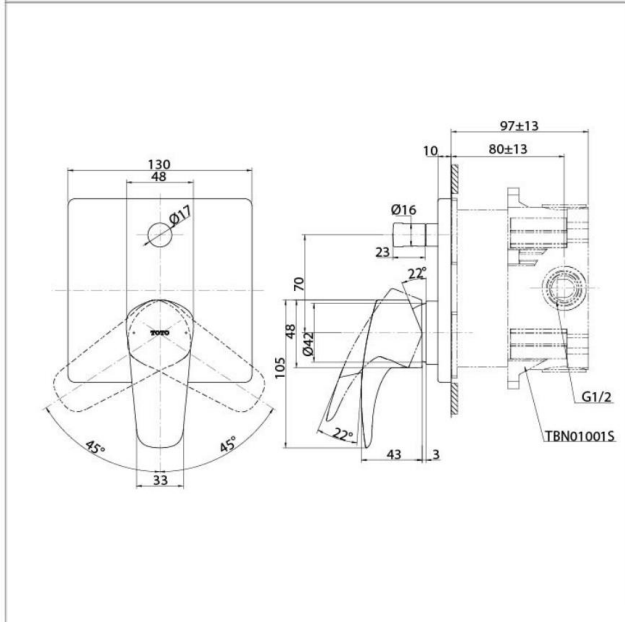

Brand

TOTO

Product Name

TBG09304S / TBN01001B

Description

- GM series single lever shower mixer with diverter
- TBN01001B: Mini unit

Colour / Material

Brass Chrome

Specifications

Water pressure : 0.05 MPa ~ 1.0 Mpa
Size : 130W x 130H mm