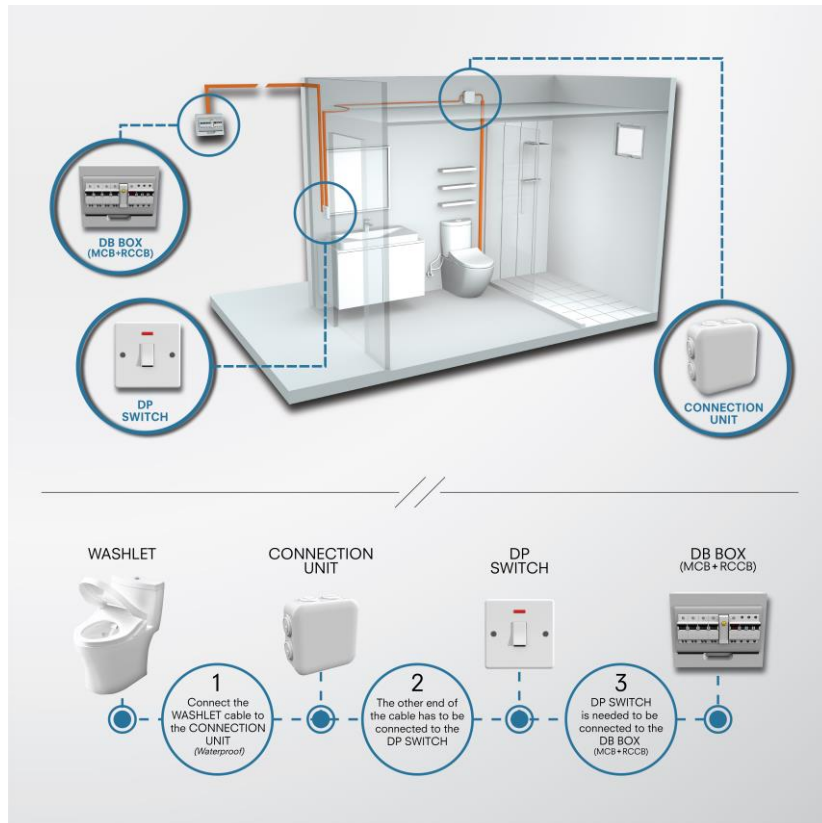

Electrical Installation Requirements for TOTO Washlet & Neorest

Remarks:

The above information is a guideline and subjected to local code of practice and requirement. Please engage competent Electrical Contractor and Licensed Electrical Worker to carry out the work prior for inspection and certification.