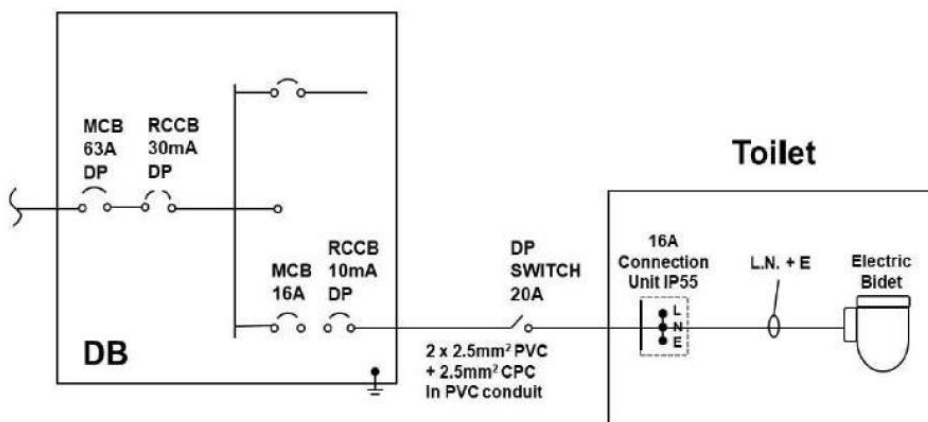

Electrical Installation Requirements for TOTO Washlet & Neorest

Remarks:

The above information is a guideline and subjected to local code of practice and requirement. Please engage competent Electrical Contractor and Licensed Electrical Worker to carry out the work prior for inspection and certification.