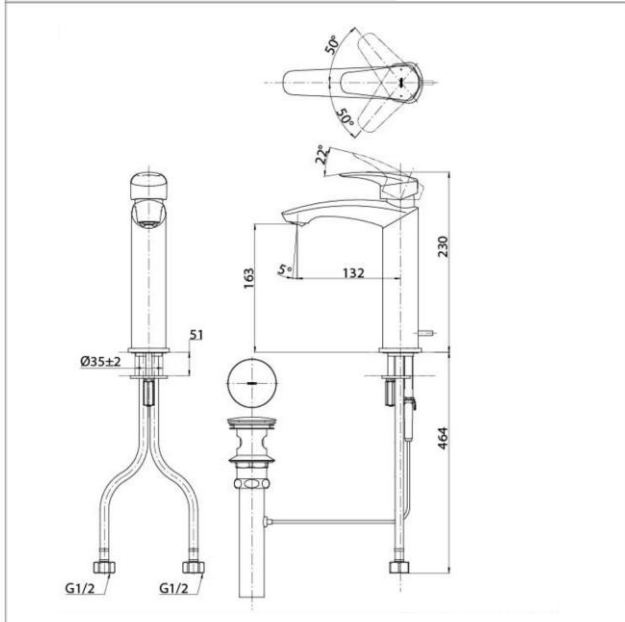

**Brand**

TOTO

**Product Name**

TLG09303S

**Description**

- GM series single lever lavatory faucet with pop-up waste

**Colour / Material**

Brass chrome

**Specifications**

- Spout length : 132 mm
- Height : 230 mm
- Water pressure : 0.05 MPa ~ 1.0 MPa