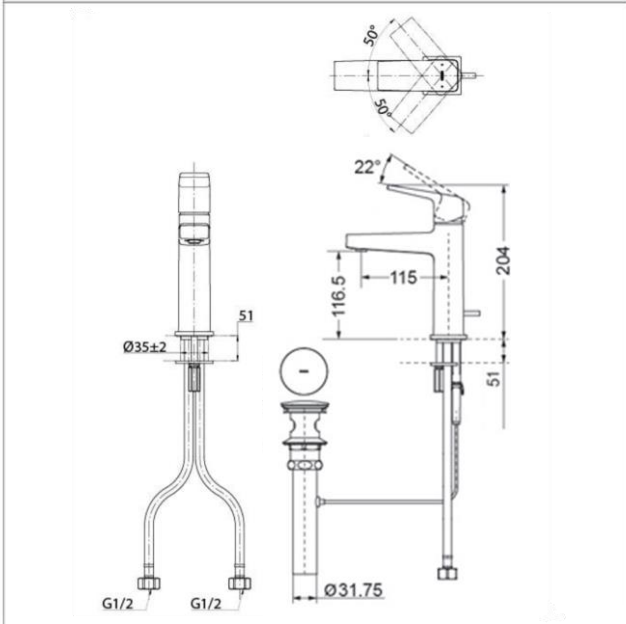

✔✔ Very Good

Brand

TOTO

Product Name

TLG10301S

Description

- GB series single lever lavatory faucet with pop-up waste

Colour / Material

Brass chrome

Specifications

- Spout length : 115 mm
- Height : 204 mm
- Water pressure : 0.05 MPa ~ 1.0 Mpa