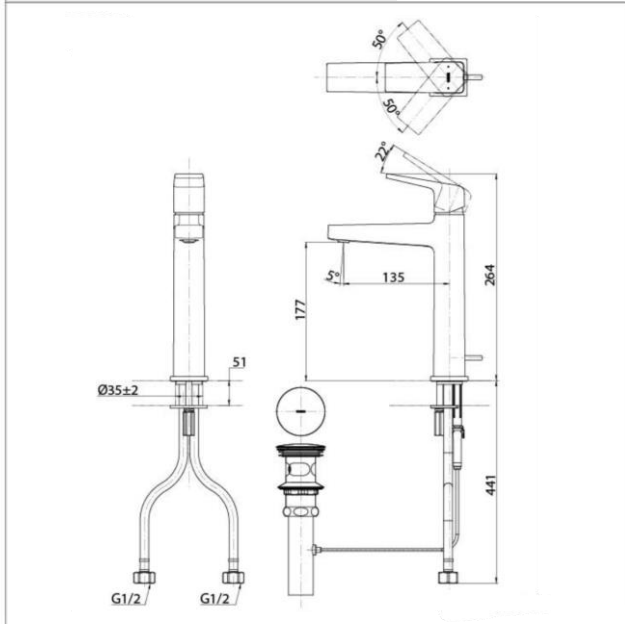

Brand

TOTO

Product Name

TLG10303S

Description

- GB series single lever lavatory faucet with pop-up waste

Colour / Material

Brass chrome

Specifications

- Spout length : 135 mm
- Height : 264 mm
- Water pressure : 0.05 MPa ~ 1.0 MPa