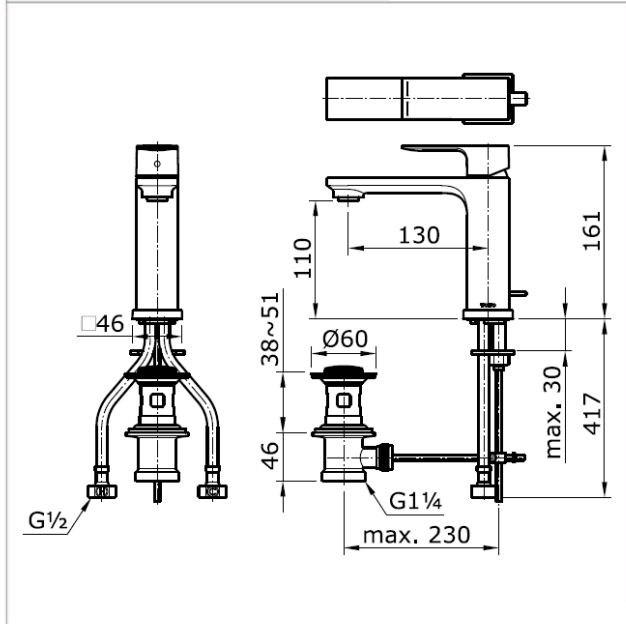

✓✓✓ Excellent

Brand

TOTO

Product Name

TX115MMA#MB

Description

- Single lever basin mixer with 1¼" pop-up waste

Colour / Material

Matte Black

Specifications

Spout length : 130 mm
Height : 161 mm