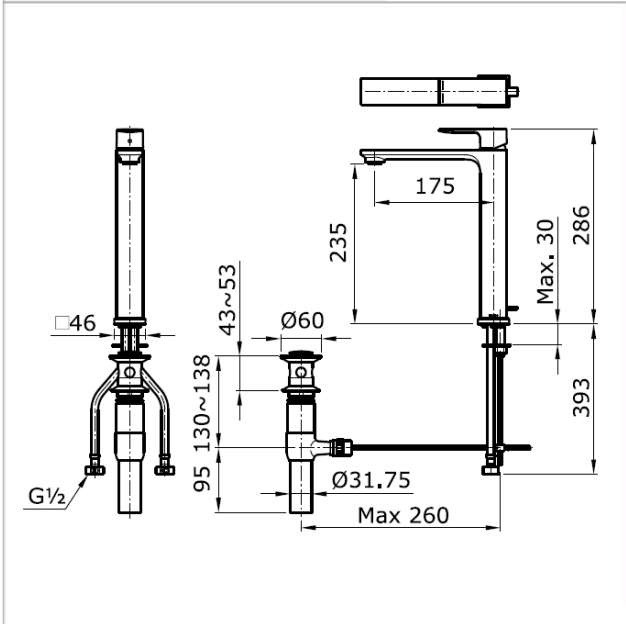

✓✓✓ Excellent

Brand

TOTO

Product Name

TX116MMA#MB

Description

- Extended single lever basin mixer w/ 1" pop-up waste

Colour / Material

Matte Black

Specifications

Spout length : 175 mm
Height : 286 mm