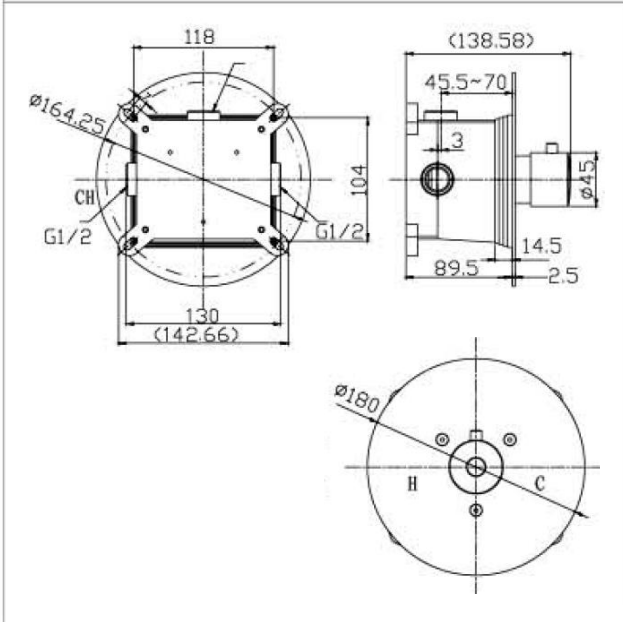

Brand

LOUIS

Product Name

LCDSM102

Description

- Concealed self closing delay action shower mixer

Colour / Material

Chrome

Specifications

Diameter : $\phi 180$ mm