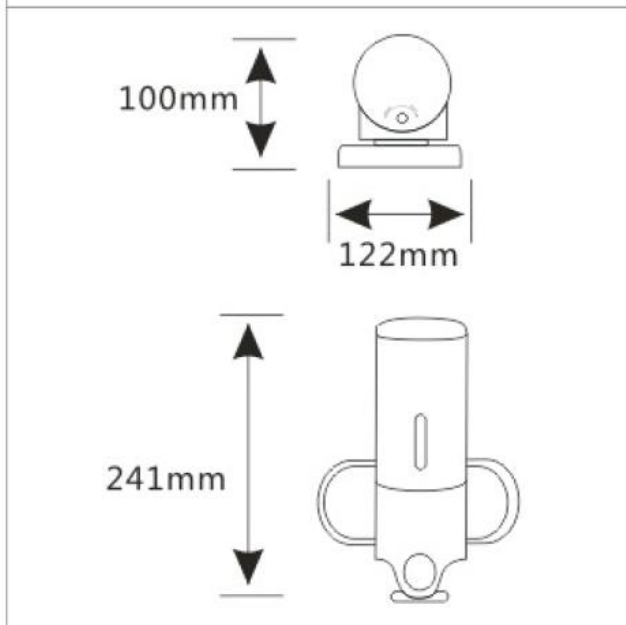

### Product Name

LSD1017B

### Description

- Pull type soap dispenser
- Equipped with an anti-theft lock
- Wide lids make refills quick & easy

### Specifications

Size : 122W x 100D x 241H mm  
Tank capacity : 500ml