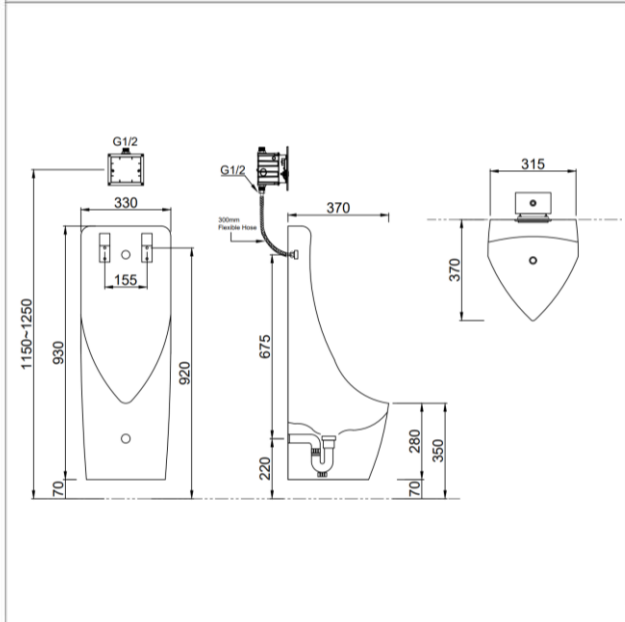

Brand

LOUIS

Product Name

LU930

Description

- Wall hung urinal
- Back inlet

Colour / Material

White

Specifications

Water Usage : 0.5L / Flush
Size : 330W x 370D x 930H mm