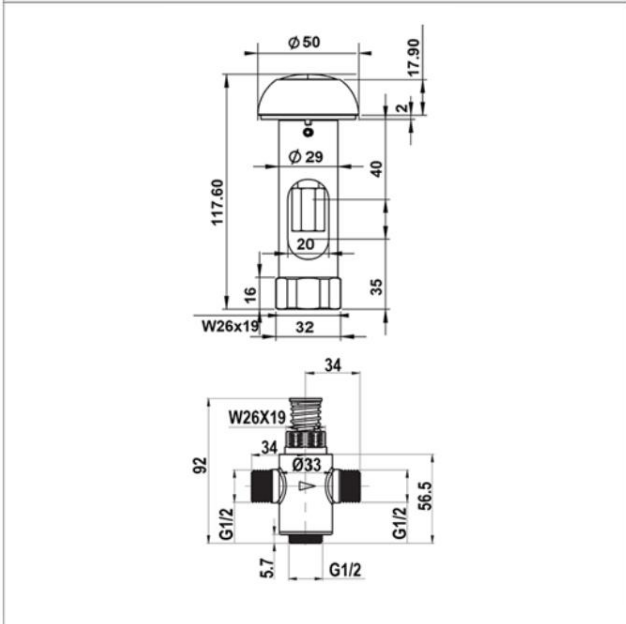

Brand

LOUIS

Product Name

SD091SW

Description

- Shower delay action tap
- Push button control valve and shower outlet
- Vandal proof and anti ligature
- Come with anti rotation pin

Colour / Material

Chrome / Brass

Specifications

Water Usage : 4.9L/min
Working Pressure : 50kpa - 500kpa