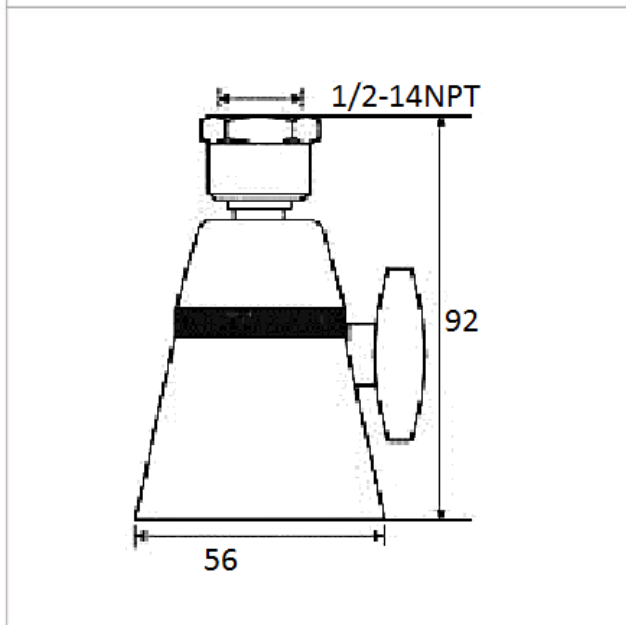

**Brand**

LOUIS

**Product Name**

SD5003

**Description**

- Fixed shower head with flange and arm

**Colour / Material**

**Specifications**