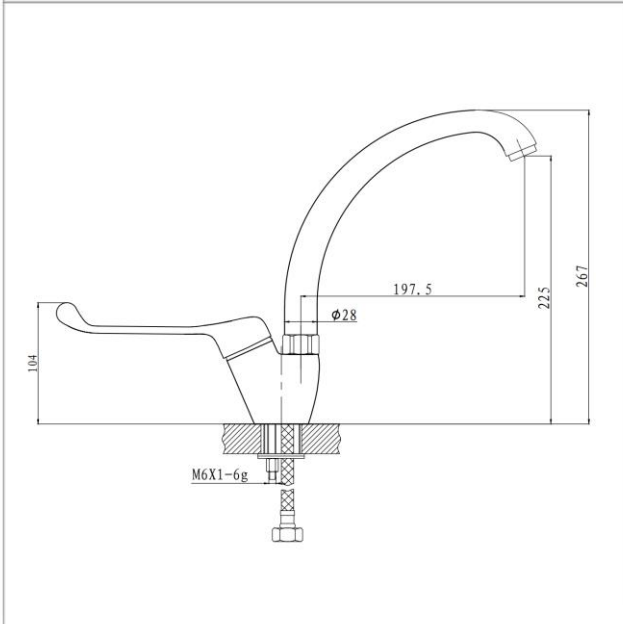

✓✓✓ Excellent

Brand

LOUIS

Product Name

SD90025L-M(N)

Description

- Single long lever swan neck sink mixer

Colour / Material

Brass chrome

Specifications

Spout Length : 197.5 mm
Water usage : 3.08L/min
Flow stream : Spray type