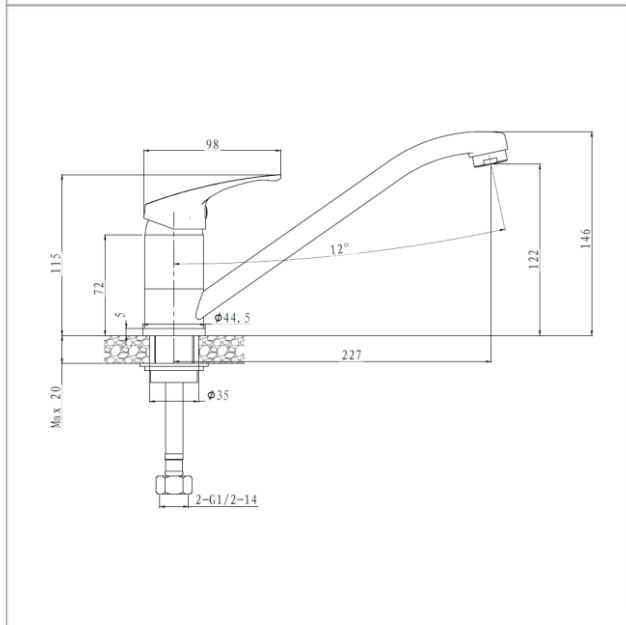

**Brand**

LOUIS

**Product Name**

SD90045

**Description**

- Single lever sink mixer

**Colour / Material**

Brass chrome

**Specifications**

Water Usage : 3.16L/min