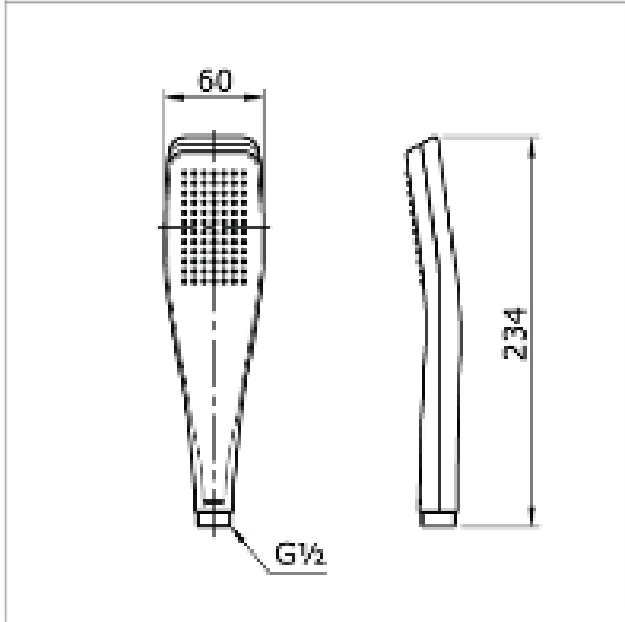

**Brand**

---

TOTO

**Product Name**

---

A90333

**Description**

---

- Hand shower

**Colour / Material**

---

Chrome

**Specifications**

---