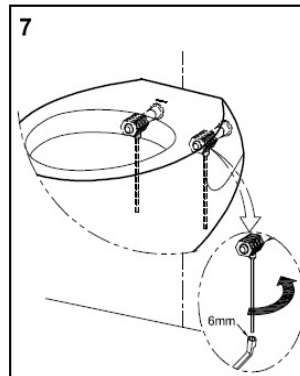

TOTO

TZH71 / V1 INSTALLATION MANUAL

SPECIFICATIONS

No.	TOILET	TZH71/V1	
		TZH71	V1
1.	BW274J	V	
2.	BW800J	V	V
3.	BW812J	V	
4.	BW822NJT1	V	
5.	BW951J	V	
6.	CW274J	V	
7.	CW800J	V	
8.	CW812J	V	
9.	CW822NJ	V	
10.	CW822NJT1	V	
11.	CW951J	V	

INSTALLATION

Note : * This Installation drawing is intended as a recommendation only. Please consult your local plumbing contractor for the best arrangement for your bathroom. The manufacturer and seller take no responsibility for how the unit is installed *

Please Note:

Kindly engage a qualified personnel or a plumber to ensure proper installation of the CW822NJ, CW800J and CW812J wall hung water closet. CW822NJ, CW800J and CW812J wall hung WC shall complete with Hot-dipped galvanized bracket with powder coating that comply with loading test of 400kg. CW822NJ, CW800J and CW812J wall hung water closet are only meant to be installed on brick wall or solid concrete wall. We will not be held responsible if the water closet is not properly installed. Kindly contact our sales representative or technician should you encounter any issues with the installation of CW822NJ, CW800J and CW812J wall hung WC. An onsite technician will be available to do an installation demonstration.

For repairs & maintenance, where the dismantling and reinstalling of the wall hung water closet is concern, it is advisable to change the fixing kit.