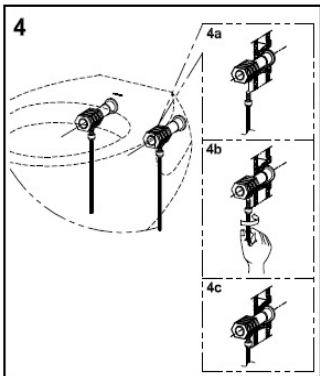

TOTO

TZH71 / V1 INSTALLATION MANUAL

SPECIFICATIONS

No.	TOILET	TZH71/V1	
		TZH71	V1
1.	BW274J	V	
2.	BW800J	V	V
3.	BW812J	V	
4.	BW822NJT1	V	
5.	BW951J	V	
6.	CW274J	V	
7.	CW800J	V	
8.	CW812J	V	
9.	CW822NJ	V	
10.	CW822NJT1	V	
11.	CW951J	V	

INSTALLATION

Note : * This Installation drawing is intended as a recommendation only. Please consult your local plumbing contractor for the best arrangement for your bathroom. The manufacturer and seller take no responsibility for how the unit is installed *

Please Note:

Kindly engage a qualified personnel or a plumber to ensure proper installation of the CW822NJ, CW800J and CW812J wall hung water closet. CW822NJ, CW800J and CW812J wall hung WC shall complete with Hot-dipped galvanized bracket with powder coating that comply with loading test of 400kg. CW822NJ, CW800J and CW812J wall hung water closet are only meant to be installed on brick wall or solid concrete wall. We will not be held responsible if the water closet is not properly installed. Kindly contact our sales representative or technician should you encounter any issues with the installation of CW822NJ, CW800J and CW812J wall hung WC. An onsite technician will be available to do an installation demonstration.

For repairs & maintenance, where the dismantling and reinstalling of the wall hung water closet is concern, it is advisable to change the fixing kit.