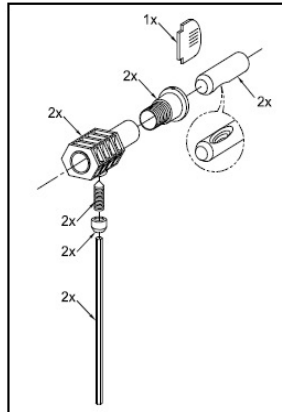

TOTO

TZH71 / V1 INSTALLATION MANUAL

SPECIFICATIONS

No.	TOILET	TZH71/V1	
		TZH71	V1
1.	BW274J	V	
2.	BW800J	V	V
3.	BW812J	V	
4.	BW822NJT1	V	
5.	BW951J	V	
6.	CW274J	V	
7.	CW800J	V	
8.	CW812J	V	
9.	CW822NJ	V	
10.	CW822NJT1	V	
11.	CW951J	V	

INSTALLATION

Note : * This Installation drawing is intended as a recommendation only. Please consult your local plumbing contractor for the best arrangement for your bathroom. The manufacturer and seller take no responsibility for how the unit is installed *

Please Note:

Kindly engage a qualified personnel or a plumber to ensure proper installation of the CW822NJ, CW800J and CW812J wall hung water closet. CW822NJ, CW800J and CW812J wall hung WC shall complete with Hot-dipped galvanized bracket with powder coating that comply with loading test of 400kg. CW822NJ, CW800J and CW812J wall hung water closet are only meant to be installed on brick wall or solid concrete wall. We will not be held responsible if the water closet is not properly installed. Kindly contact our sales representative or technician should you encounter any issues with the installation of CW822NJ, CW800J and CW812J wall hung WC. An onsite technician will be available to do an installation demonstration.

For repairs & maintenance, where the dismantling and reinstalling of the wall hung water closet is concern, it is advisable to change the fixing kit.