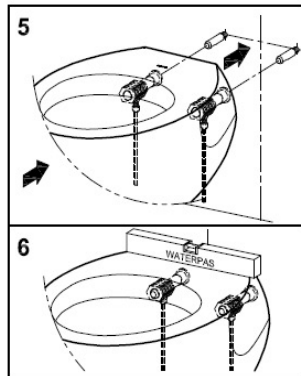

TOTO

TZH71 / V1 INSTALLATION MANUAL

SPECIFICATIONS

No.	TOILET	TZH71/V1	
		TZH71	V1
1.	BW274J	V	
2.	BW800J	V	V
3.	BW812J	V	
4.	BW822NJT1	V	
5.	BW951J	V	
6.	CW274J	V	
7.	CW800J	V	
8.	CW812J	V	
9.	CW822NJ	V	
10.	CW822NJT1	V	
11.	CW951J	V	

INSTALLATION

Note : * This Installation drawing is intended as a recommendation only. Please consult your local plumbing contractor for the best arrangement for your bathroom. The manufacturer and seller take no responsibility for how the unit is installed *

Please Note:

Kindly engage a qualified personnel or a plumber to ensure proper installation of the CW822NJ, CW800J and CW812J wall hung water closet. CW822NJ, CW800J and CW812J wall hung WC shall complete with Hot-dipped galvanized bracket with powder coating that comply with loading test of 400kg. CW822NJ, CW800J and CW812J wall hung water closet are only meant to be installed on brick wall or solid concrete wall. We will not be held responsible if the water closet is not properly installed. Kindly contact our sales representative or technician should you encounter any issues with the installation of CW822NJ, CW800J and CW812J wall hung WC. An onsite technician will be available to do an installation demonstration.

For repairs & maintenance, where the dismantling and reinstalling of the wall hung water closet is concern, it is advisable to change the fixing kit.