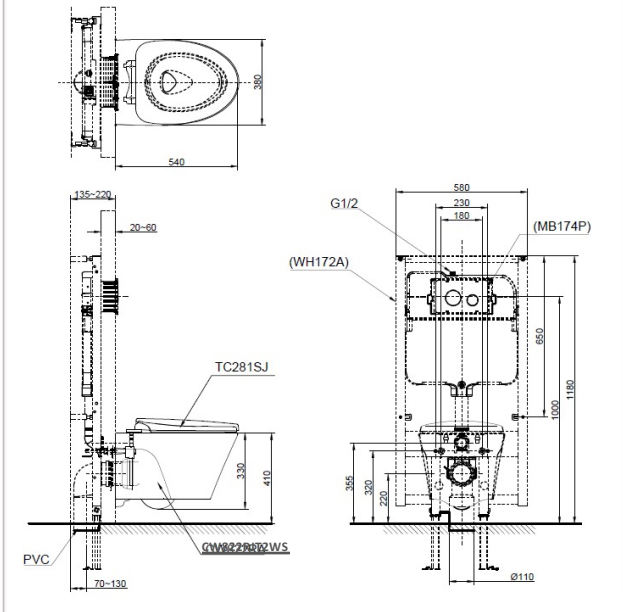

✓✓✓ Excellent

Brand

TOTO

Product Name

CW822RJT2WS

Description

- Wall hung toilet
- Tornado Flushing for powerful flushing effect with less amount of water
- Rimless bowl design ensures easy cleaning and ultimate hygiene
- CeFiONtect prevents debris on toilet surface

Colour / Material

White

Specifications

Flush System	: Tornado, Dual Flush
Water Usage	: 3.50 L / 2.50 L
Rough-in	: 220 mm (P-Trap)
Size	: 380W x 540D x 330H mm
Water Pressure	: 0.05MPa ~ 0.75MPa

TOTO

TZH71 / V1 INSTALLATION MANUAL

SPECIFICATIONS

No.	TOILET	TZH71/V1	
		TZH71	V1
1.	BW274J	V	
2.	BW800J	V	V
3.	BW812J	V	
4.	BW822NJT1	V	
5.	BW951J	V	
6.	CW274J	V	
7.	CW800J	V	
8.	CW812J	V	
9.	CW822NJ	V	
10.	CW822NJT1	V	
11.	CW951J	V	

INSTALLATION