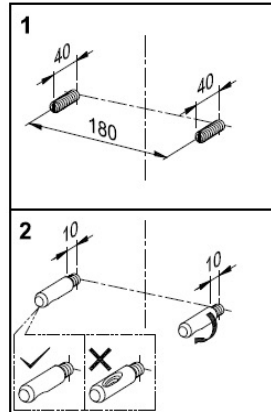

TOTO

TZH71 / V1 INSTALLATION MANUAL

SPECIFICATIONS

No.	TOILET	TZH71/V1	
		TZH71	V1
1.	BW274J	V	
2.	BW800J	V	V
3.	BW812J	V	
4.	BW822NJT1	V	
5.	BW951J	V	
6.	CW274J	V	
7.	CW800J	V	
8.	CW812J	V	
9.	CW822NJ	V	
10.	CW822NJT1	V	
11.	CW951J	V	

INSTALLATION

Note : * This Installation drawing is intended as a recommendation only. Please consult your local plumbing contractor for the best arrangement for your bathroom. The manufacturer and seller take no responsibility for how the unit is installed *

Please Note:

Kindly engage a qualified personnel or a plumber to ensure proper installation of the CW822NJ, CW800J and CW812J wall hung water closet. CW822NJ, CW800J and CW812J wall hung WC shall complete with Hot-dipped galvanized bracket with powder coating that comply with loading test of 400kg. CW822NJ, CW800J and CW812J wall hung water closet are only meant to be installed on brick wall or solid concrete wall. We will not be held responsible if the water closet is not properly installed. Kindly contact our sales representative or technician should you encounter any issues with the installation of CW822NJ, CW800J and CW812J wall hung WC. An onsite technician will be available to do an installation demonstration.

For repairs & maintenance, where the dismantling and reinstalling of the wall hung water closet is concern, it is advisable to change the fixing kit.