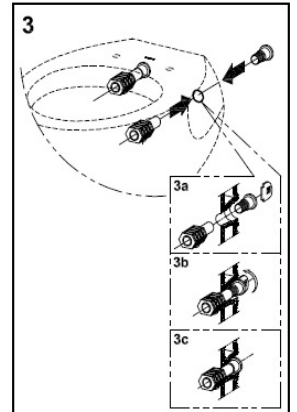

TOTO

TZH71 / V1 INSTALLATION MANUAL

SPECIFICATIONS

No.	TOILET	TZH71/V1	
		TZH71	V1
1.	BW274J	V	
2.	BW800J	V	V
3.	BW812J	V	
4.	BW822NJT1	V	
5.	BW951J	V	
6.	CW274J	V	
7.	CW800J	V	
8.	CW812J	V	
9.	CW822NJ	V	
10.	CW822NJT1	V	
11.	CW951J	V	

INSTALLATION

Note : * This Installation drawing is intended as a recommendation only. Please consult your local plumbing contractor for the best arrangement for your bathroom. The manufacturer and seller take no responsibility for how the unit is installed *

Please Note:

Kindly engage a qualified personnel or a plumber to ensure proper installation of the CW822NJ, CW800J and CW812J wall hung water closet. CW822NJ, CW800J and CW812J wall hung WC shall complete with Hot-dipped galvanized bracket with powder coating that comply with loading test of 400kg. CW822NJ, CW800J and CW812J wall hung water closet are only meant to be installed on brick wall or solid concrete wall. We will not be held responsible if the water closet is not properly installed. Kindly contact our sales representative or technician should you encounter any issues with the installation of CW822NJ, CW800J and CW812J wall hung WC. An onsite technician will be available to do an installation demonstration.

For repairs & maintenance, where the dismantling and reinstalling of the wall hung water closet is concern, it is advisable to change the fixing kit.