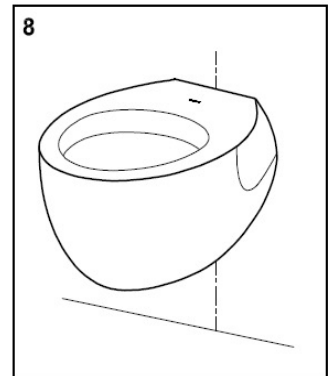

TOTO

TZH71 / V1 INSTALLATION MANUAL

SPECIFICATIONS

No.	TOILET	TZH71/V1	
		TZH71	V1
1.	BW274J	V	
2.	BW800J	V	V
3.	BW812J	V	
4.	BW822NJT1	V	
5.	BW951J	V	
6.	CW274J	V	
7.	CW800J	V	
8.	CW812J	V	
9.	CW822NJ	V	
10.	CW822NJT1	V	
11.	CW951J	V	

INSTALLATION

Note : * This Installation drawing is intended as a recommendation only. Please consult your local plumbing contractor for the best arrangement for your bathroom. The manufacturer and seller take no responsibility for how the unit is installed *

Please Note:

Kindly engage a qualified personnel or a plumber to ensure proper installation of the CW822NJ, CW800J and CW812J wall hung water closet. CW822NJ, CW800J and CW812J wall hung WC shall complete with Hot-dipped galvanized bracket with powder coating that comply with loading test of 400kg. CW822NJ, CW800J and CW812J wall hung water closet are only meant to be installed on brick wall or solid concrete wall. We will not be held responsible if the water closet is not properly installed. Kindly contact our sales representative or technician should you encounter any issues with the installation of CW822NJ, CW800J and CW812J wall hung WC. An onsite technician will be available to do an installation demonstration.

For repairs & maintenance, where the dismantling and reinstalling of the wall hung water closet is concern, it is advisable to change the fixing kit.