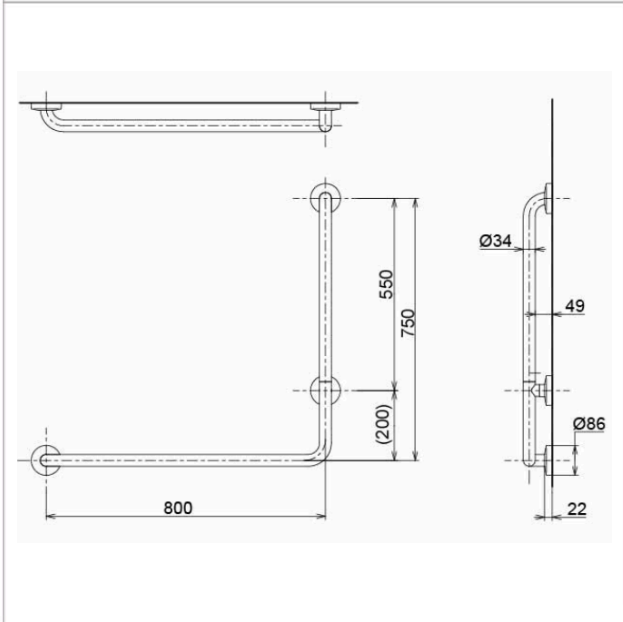

Brand

TOTO

Product Name

- T112CR1N V1

Description

- Right handrail

Colour / Material

Stainless Steel coated with soft PVC

Specifications

Size : 750L x 800W mm