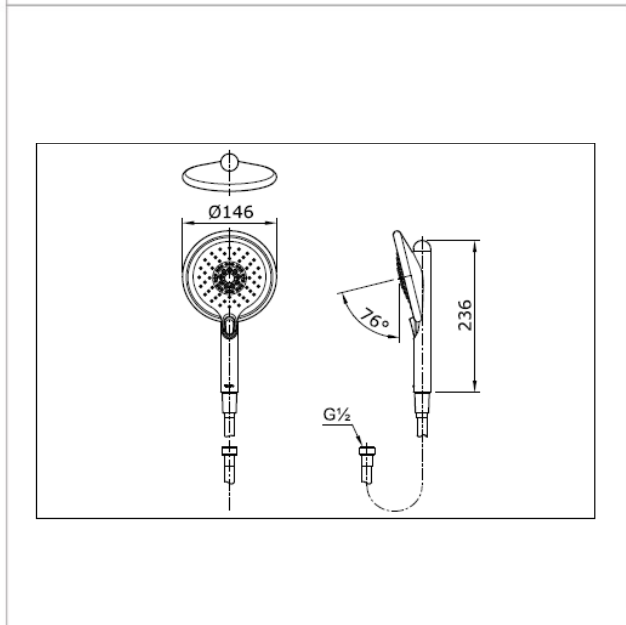

Brand

TOTO

Product Name

THX140SY

Description

- Hand shower set

Colour / Material

Chrome

Specifications

Water pressure : 0.05 Mpa ~ 0.75 MPa