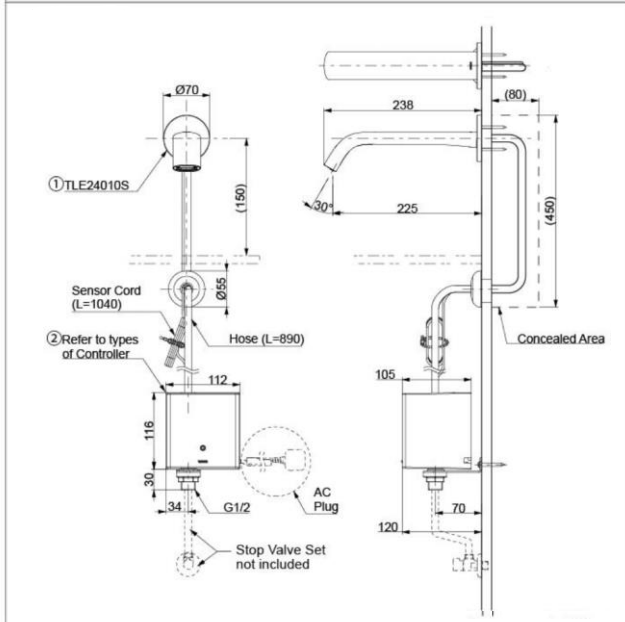

Brand

TOTO

Product Name

TLE24010S / TLE01502A

Description

- AC operated sensor tap
- TLE24010S: Sensor tap (Cold water)
- TLE01502A: AC controller
- SOFT FLOW technology provides soft, lustrous and enriching experience with minimal splashing
- Sensor is strategically placed for accurate detection
- Low maintenance
- Wall mounted

Colour / Material

Nickel Chrome

Specifications

Power Supply	: AC 220V
Preset Timing	: 60s
Spout Length	: 238 mm
Water Pressure	: 0.05 MPa ~ 0.75 MPa
Water Usage	: 1.8L/min