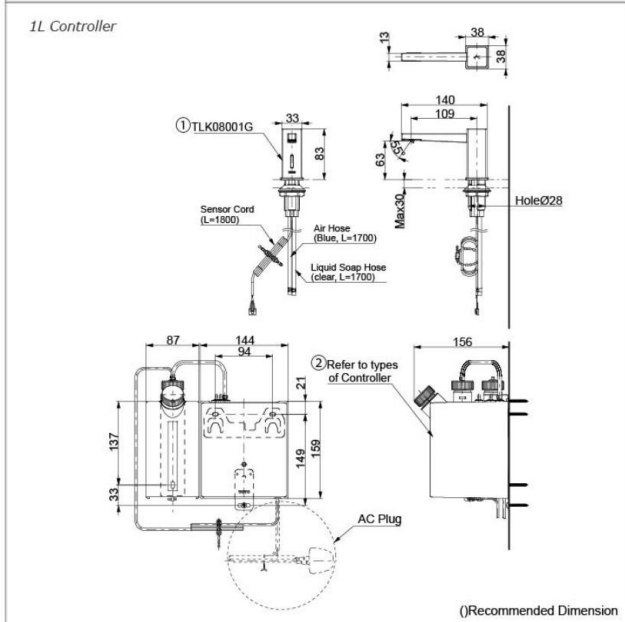

Brand

TOTO

Product Name

TLK08001G / TLK01101AA

Description

- Deck mounted touchless soap dispenser
- TLK08001G: Soap dispenser
- TLK01101AA: Controller and tank (for 1 spout)
- Removable soap tank for easy refill
- Recommend to use TOTO soap

Colour / Material

Chrome

Specifications

Power Supply	: AC 100-240V
Capacity	: 3.0L
Size	: Ø38W x 140D x 83H mm
Soap Type	: Foam