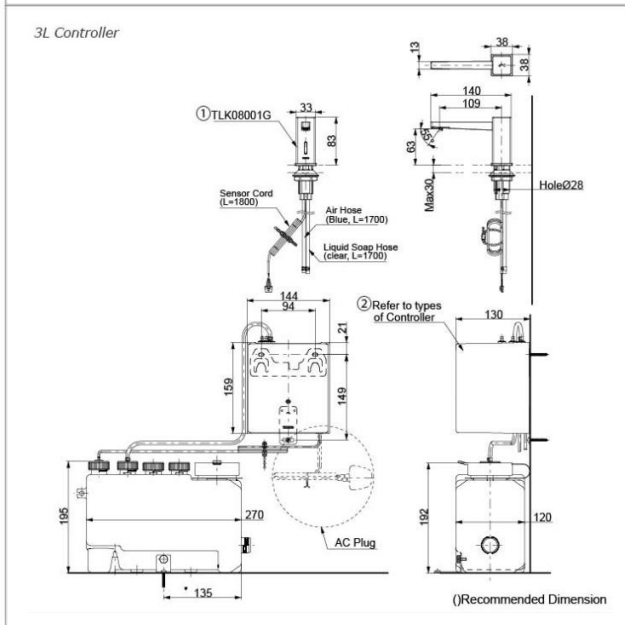

## Product Name

TLK08001G / TLK01102AA

## Description

- Deck mounted touchless soap dispenser
- TLK08001G: Soap dispenser
- TLK01102AA: Controller and tank (for 2 spouts)
- Removable soap tank for easy refill
- Recommend to use TOTO soap

## Specifications

Power Supply	: AC 100-240V
Capacity	: 3.0L
Size	: Ø38W x 140D x 83H mm
Soap Type	: Foam