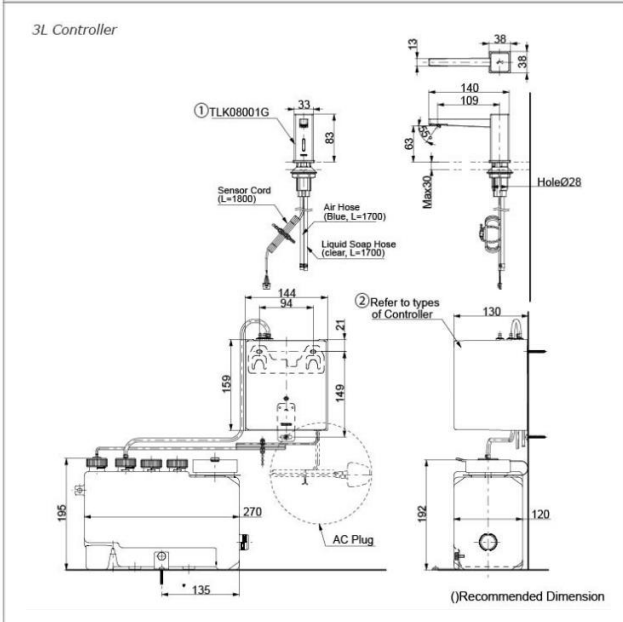

Brand

TOTO

Product Name

TLK08001G / TLK01103AA

Description

- Deck mounted touchless soap dispenser
- TLK08001G: Soap dispenser
- TLK01103AA: Controller and tank (for 3 spout)
- Removable soap tank for easy refill
- Recommend to use TOTO soap

Colour / Material

Chrome

Specifications

Power Supply	: AC 100-240V
Capacity	: 3.0L
Size	: Ø38W x 140D x 83H mm
Soap Type	: Foam