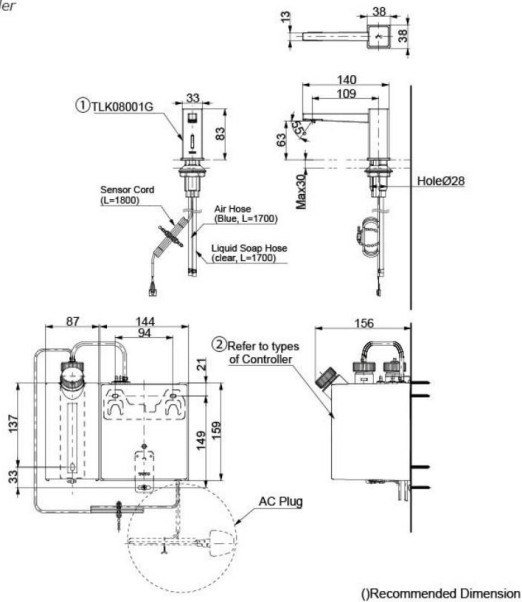

Brand

TOTO

Product Name

TLK08001G / TLK01104AA

Description

- Deck mounted touchless soap dispenser
- TLK08001G: Soap dispenser
- TLK01104AA: Controller and tank (for 1 spout)
- Removable soap tank for easy refill
- Recommend to use TOTO soap

1L Controller

Colour / Material

Chrome

Specifications

Power Supply	: AC 100-240V
Capacity	: 1.0L
Size	: Ø38W x 140D x 83H mm
Soap Type	: Foam