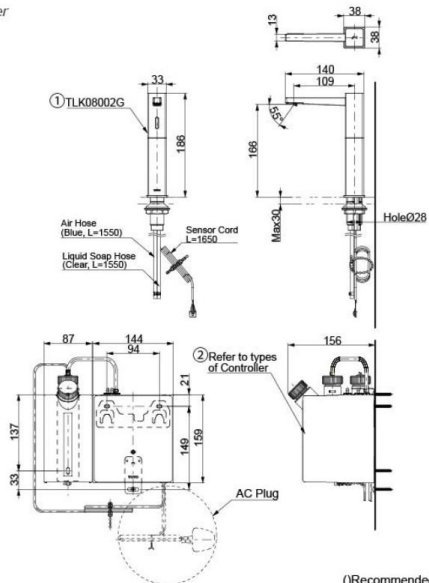

Brand

TOTO

Product Name

TLK08002G / TLK01101AA

Description

- Deck mounted touchless soap dispenser
- TLK08002G: Soap dispenser
- TLK01101AA: Controller and tank (for 1 spout)
- Removable soap tank for easy refill
- Recommend to use TOTO soap

1L Controller

Colour / Material

Chrome

Specifications

Power Supply	: AC 100-240V
Capacity	: 3.0L
Size	: Ø38W x 140D x 186H mm
Soap Type	: Foam